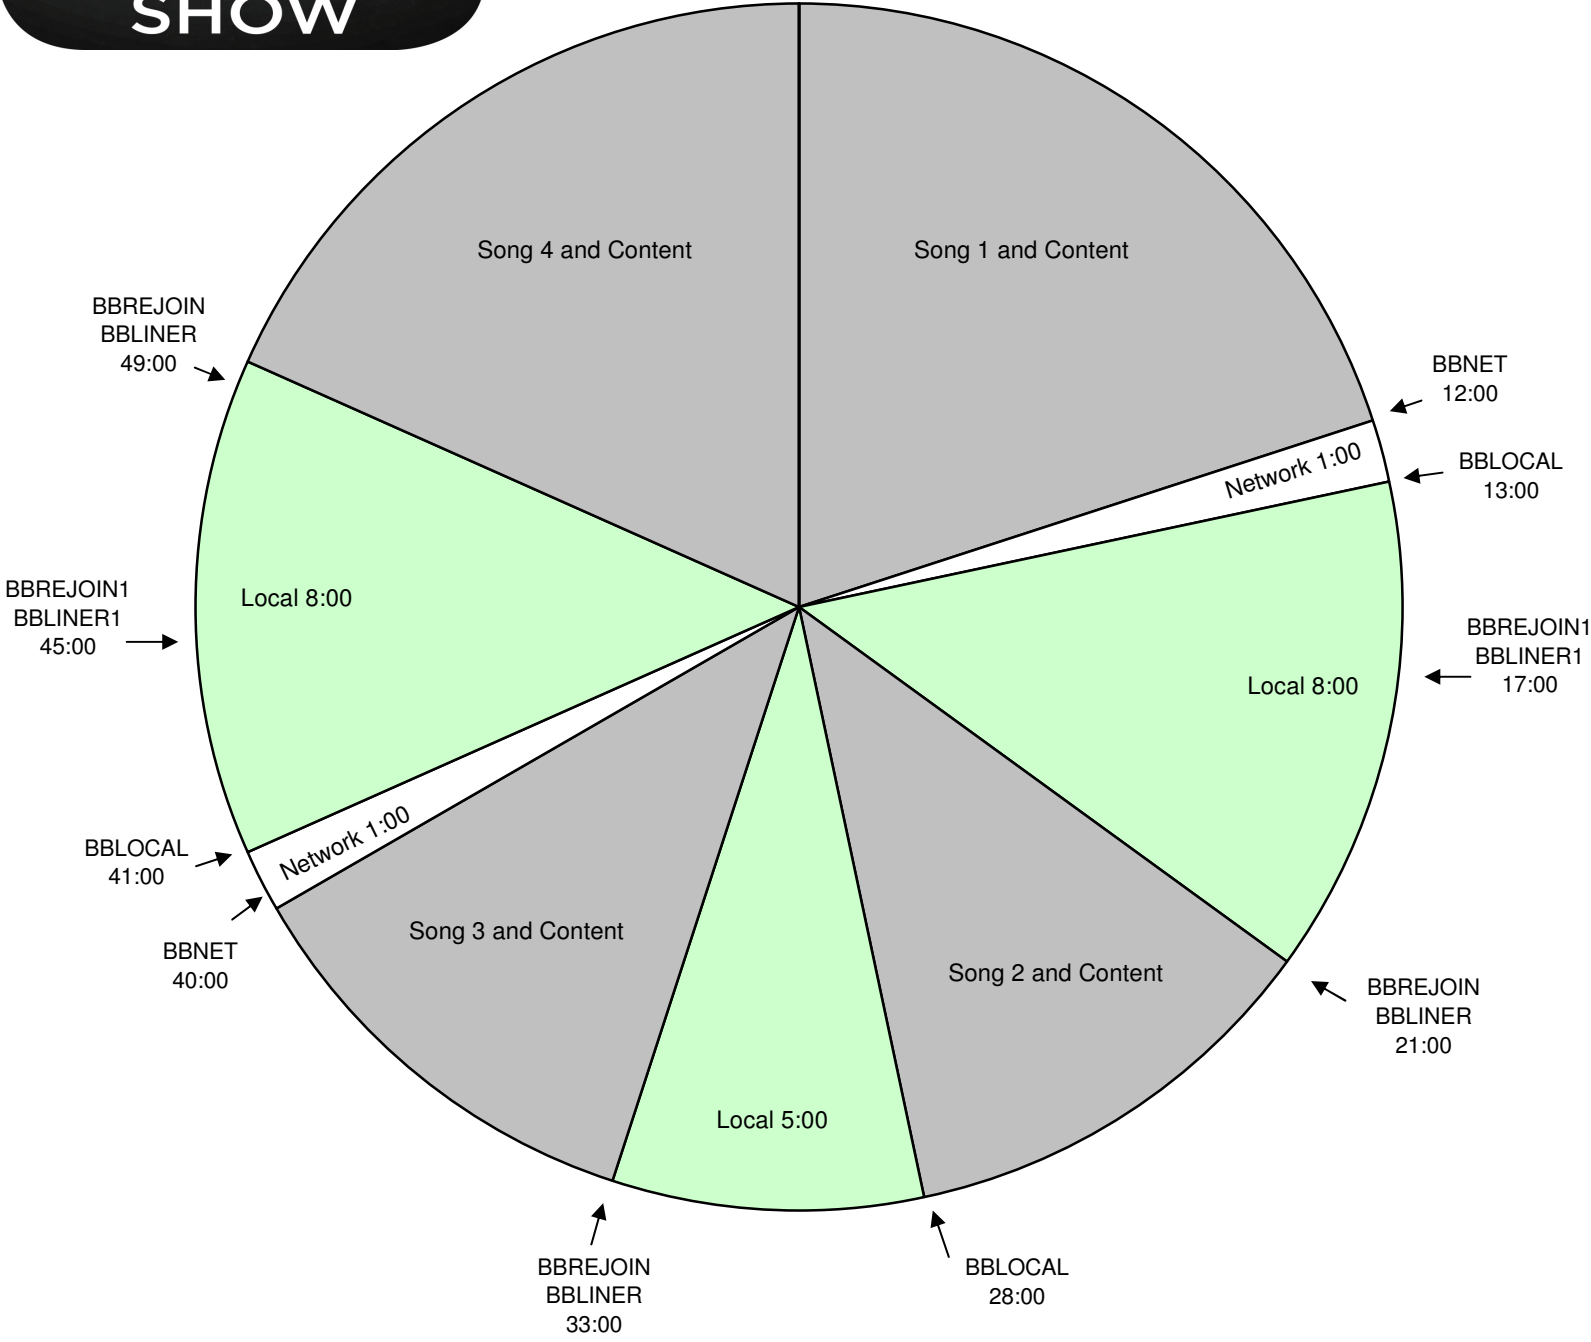

THE BOBBY BONES SHOW

The Bobby Bones Show
 Effective Feb.18th 2013
 Premiere XDS PRO4-P Satellite
 Hour 2
 Monday - Friday
 7am - 8am Eastern
 6am - 7am CENTRAL LIVE
 4am - 5am Pacific

BBTOH
00:00

All Breaks Float! TOH & BBLINER Also Float!

Program is live for 5 hours starting at 6am Eastern. Central and Western time zones are welcome to air 5 hours, starting at 5am local time.

Network will program music and talk during the content segments. Stations are welcome to schedule additional songs in the 8 minute local segments

BBLOCAL - Fires local breaks. All breaks float.

BBLINER - Float. Fires locally voiced short show ID - must be exactly 5 second, dry voice

BBLINER1 - Fires locally voiced short show ID - must be exactly 5 second, dry voice

BBREJOIN - Joins the show

BBREJOIN1 - Optional rejoin for 4 minute local breaks.

BBTOH - Float. Fires locally produced top of hour ID - network will go silent for :15

BBCONTEST - For Clear Channel Stations Contesting